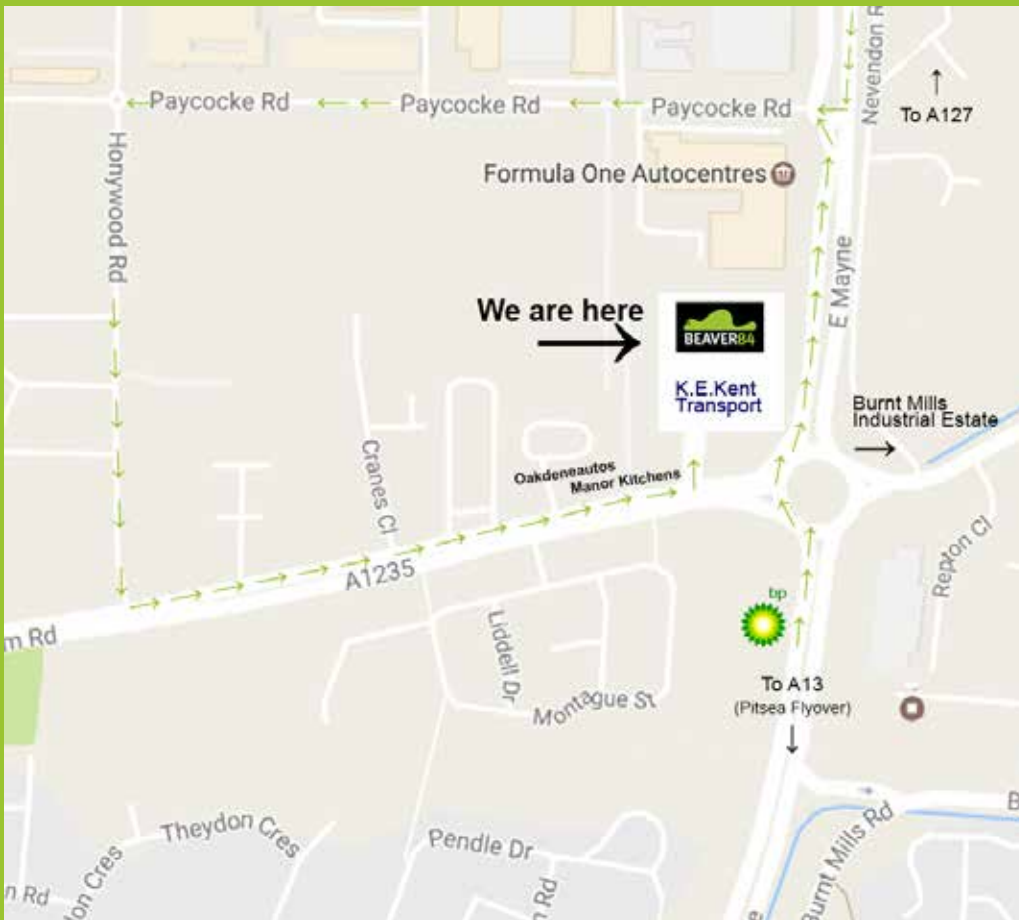

# BEAVER84

The UK's one-stop shop  
for non-mechanical  
construction equipment

T. 01268 972 488

Basildon depot  
**NOW OPEN**

**Beaver 84 Ltd**  
Paragon Centre  
Cranes Farm Road  
Basildon SS14 3RY

E. basildon@beaver84.co.uk  
www.beaver84.co.uk

**Opening Hours:**  
8am - 5.30pm Mon-Fri

*We're thrilled to announce that our West Thurrock depot has relocated to new premises more than twice the size of the old Thurrock depot.*

*The new 2.5 acre depot can supply all your non-mechanical construction equipment needs! See over for more details.*