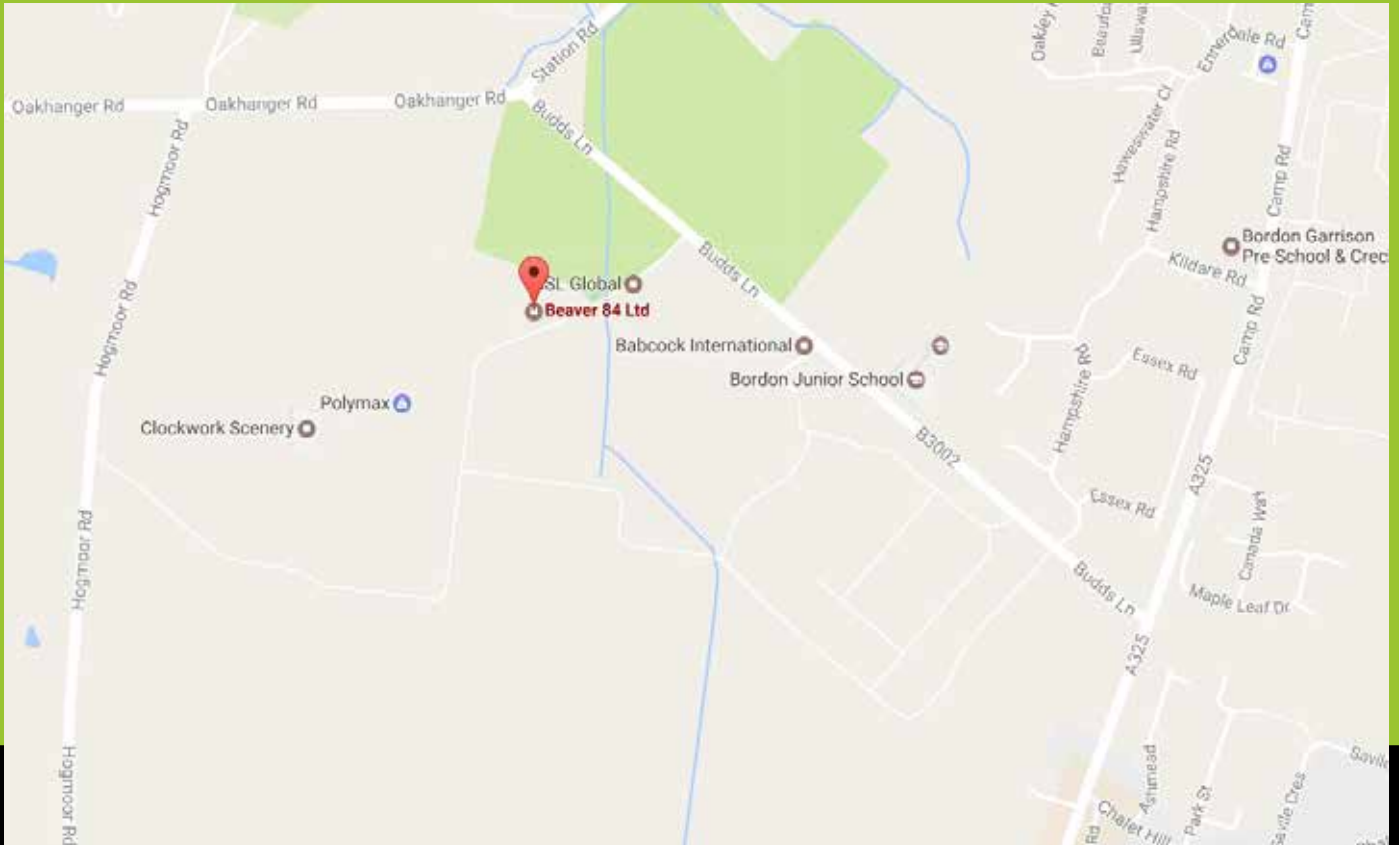

BEAVER84

The UK's one-stop shop
for non-mechanical
construction equipment

T. 01483 616 012

Bordon depot
NOW OPEN

Beaver 84 Ltd

Prince Philip Barracks
(entrance nearest Oakhanger Road)
Budds Lane, Bordon
Hampshire GU35 0JE
E. bordon@beaver84.co.uk
www.beaver84.co.uk

Opening Hours:

8am - 5.30pm Mon-Fri

We're thrilled to announce that our Guildford & Romsey depots have merged and relocated to new premises more than twice the size of the old two depots.

The new 2.5 acre depot can supply all your non-mechanical construction equipment needs! See over for more details.